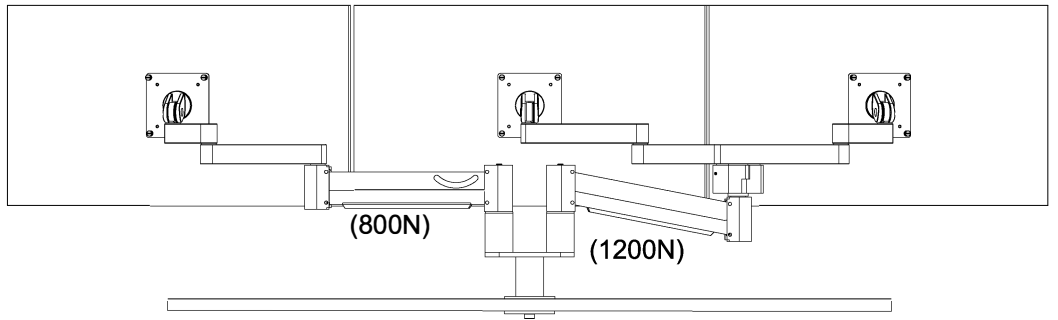

Item No. :

620736-1 (Black)

620736-8 (Silver)

620736-0 (White)

Item No. :

960001

= 3

970100

= 6

396

= 1

= 6

= 6

M4x12 mm 

= 12

950006 (800N)