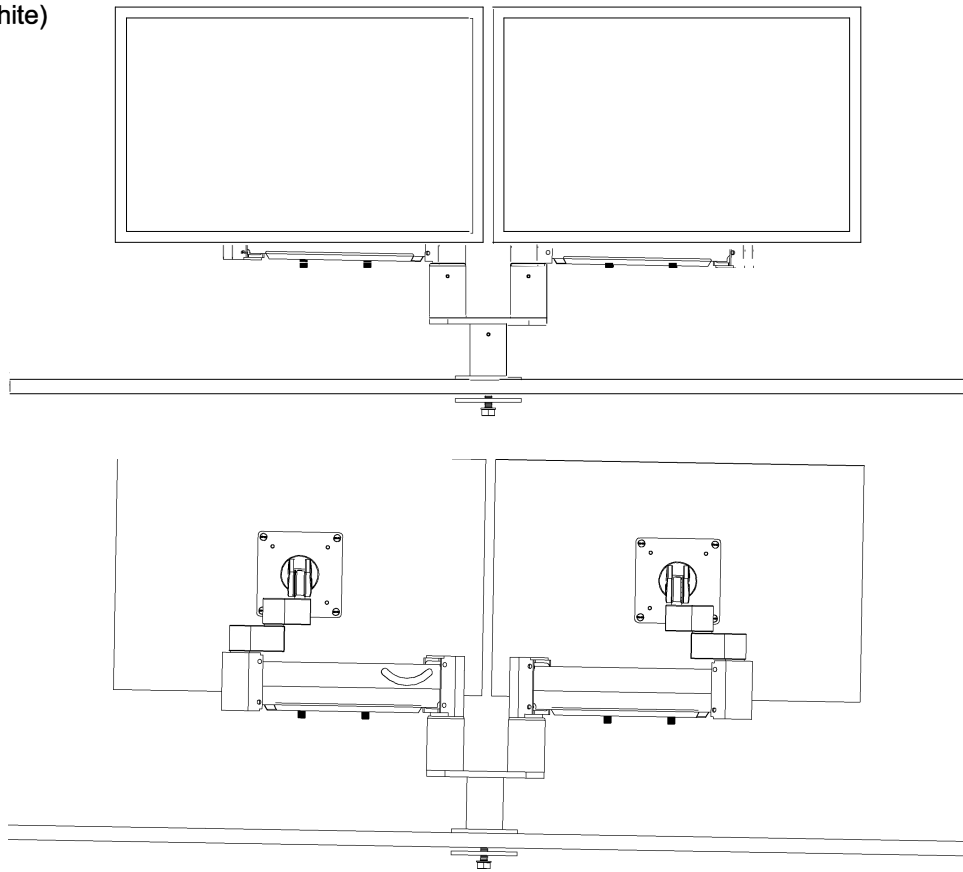

Item No. : 620725-1 (Black)  
 620725-8 (Silver)  
 620725-0 (White)

Item No. :

960001

= 2

973110

= 4

950006

= 2

M4x12 mm

= 8

980828

= 1

5

6

7